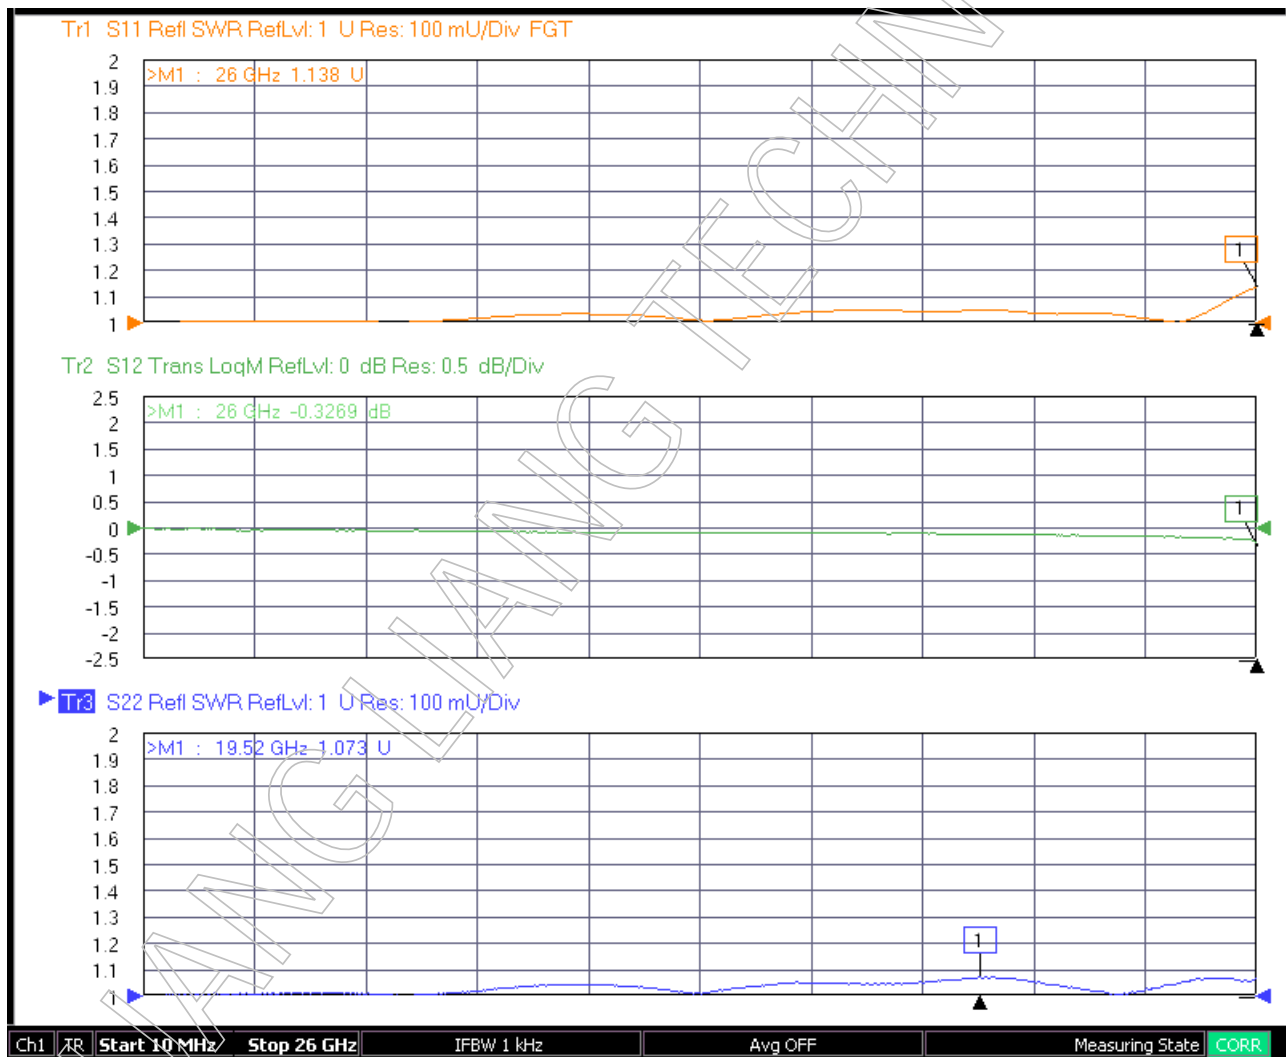

TEST REPORT

ITEM NO.	101-R047/188	TEST Department	Engineering
TITLE	SMA PLUG to PLUG Radius R/A Adapter	TEST TOOL	Network Analyzers
CONNECTOR TEST QTY	1pcs	RESULT	OK

◎ VSWR : 1.25 MAX@18 GHz , 1.35 MAX@26 GHz

◎ Tests Result

APPROVE	CHECK	DESIGN
K.T LIN	ICHEN	Jerry